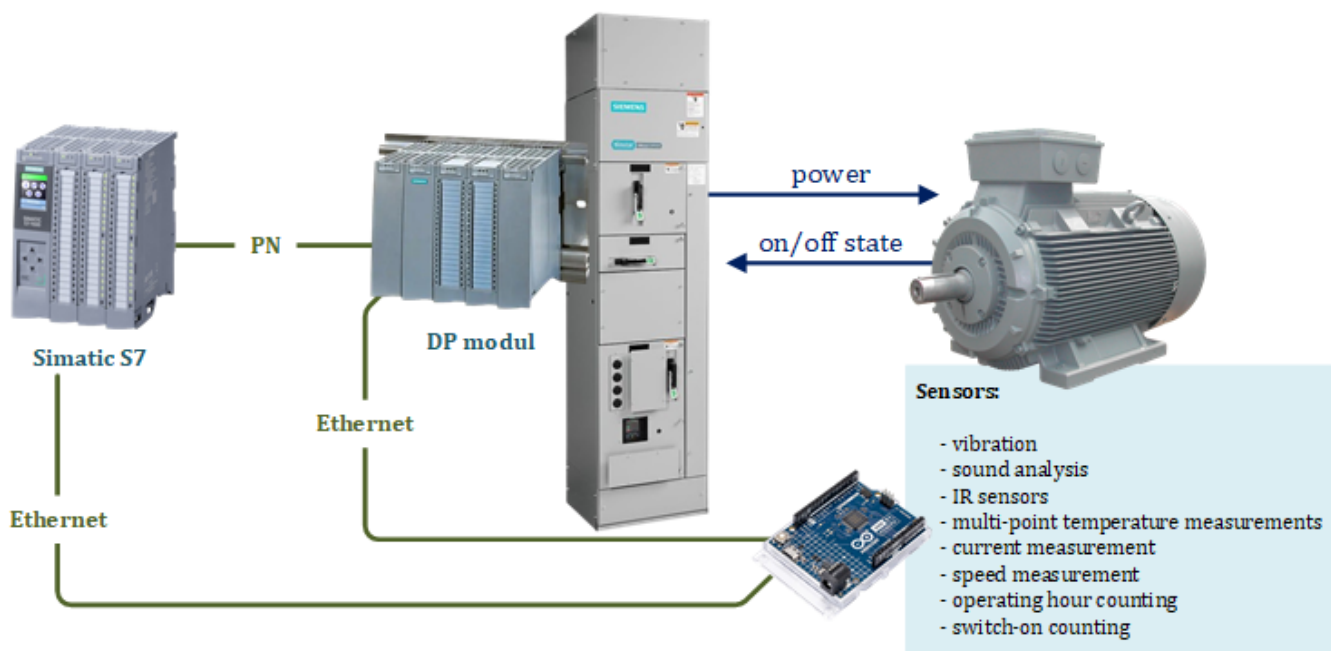

lamaPLC: Simatic & Arduino

From:
<https://www.lamaplc.de/> - lamaPLC

Permanent link:
https://www.lamaplc.de/doku.php?id=automation:s7_ard

Last update: **2026/04/21 20:48**