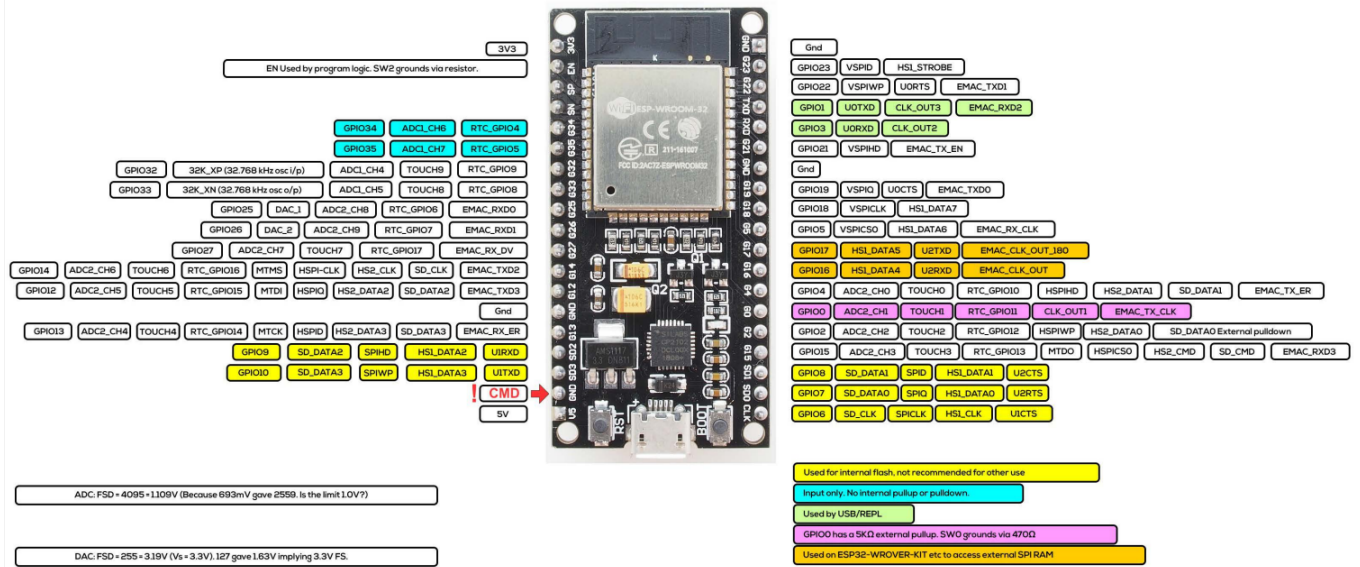

LamaPLC: Espressif ESP32 family

ESP WROOM-32

From:
<https://www.lamaplc.de/> - lamaPLC

Permanent link:
<https://www.lamaplc.de/doku.php?id=arduino:esp32>

Last update: **2026/04/21 20:48**